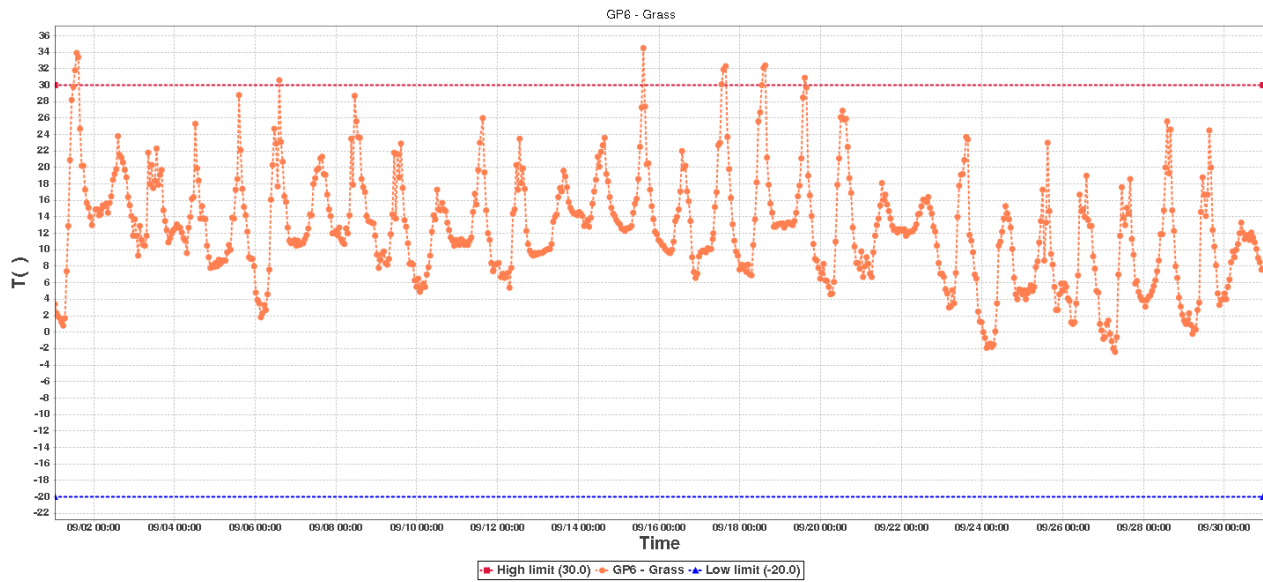

## Device Information

|              |                      |                |             |
|--------------|----------------------|----------------|-------------|
| Device ID:   | 50963466130496808682 | Device SUB-ID: | 0           |
| Device Name: | GroundProbe-3        | Device Model:  | RCW-600WiFi |

## Description:

Hours to monitor: 719.0

## GP5 - ConcreteSummary

|             |       |              |                                |
|-------------|-------|--------------|--------------------------------|
| High limit: | 30.0  | Start Time:  | 2020/09/01 00:56:03(GMT+00:00) |
| Low limit:  | -20.0 | End Time:    | 2020/09/30 23:02:29(GMT+00:00) |
| Max:        | 30.7  | Data Points: | 712                            |
| Min:        | -2.2  |              |                                |
| Average:    | 11.7  |              |                                |

## GP6 - GrassSummary

|             |       |              |                                |
|-------------|-------|--------------|--------------------------------|
| High limit: | 30.0  | Start Time:  | 2020/09/01 00:56:03(GMT+00:00) |
| Low limit:  | -20.0 | End Time:    | 2020/09/30 23:02:29(GMT+00:00) |
| Max:        | 34.5  | Data Points: | 712                            |
| Min:        | -2.4  |              |                                |
| Average:    | 12.5  |              |                                |