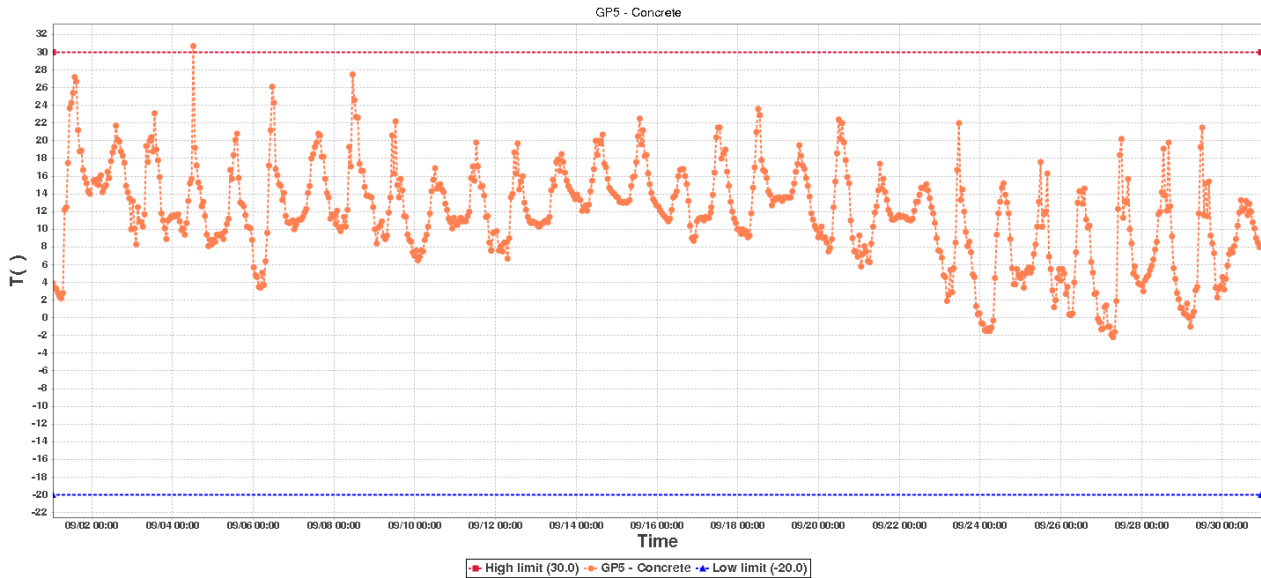

## Device Information

|              |                      |                |             |
|--------------|----------------------|----------------|-------------|
| Device ID:   | 50963466130496808682 | Device SUB-ID: | 0           |
| Device Name: | GroundProbe-3        | Device Model:  | RCW-600WiFi |

## Description:

Hours to monitor: 719.0

## GP5 - ConcreteSummary

|             |       |              |                                |
|-------------|-------|--------------|--------------------------------|
| High limit: | 30.0  | Start Time:  | 2020/09/01 00:56:03(GMT+00:00) |
| Low limit:  | -20.0 | End Time:    | 2020/09/30 23:02:29(GMT+00:00) |
| Max:        | 30.7  | Data Points: | 712                            |
| Min:        | -2.2  |              |                                |
| Average:    | 11.7  |              |                                |

## GP6 - GrassSummary

|             |       |              |                                |
|-------------|-------|--------------|--------------------------------|
| High limit: | 30.0  | Start Time:  | 2020/09/01 00:56:03(GMT+00:00) |
| Low limit:  | -20.0 | End Time:    | 2020/09/30 23:02:29(GMT+00:00) |
| Max:        | 34.5  | Data Points: | 712                            |
| Min:        | -2.4  |              |                                |
| Average:    | 12.5  |              |                                |